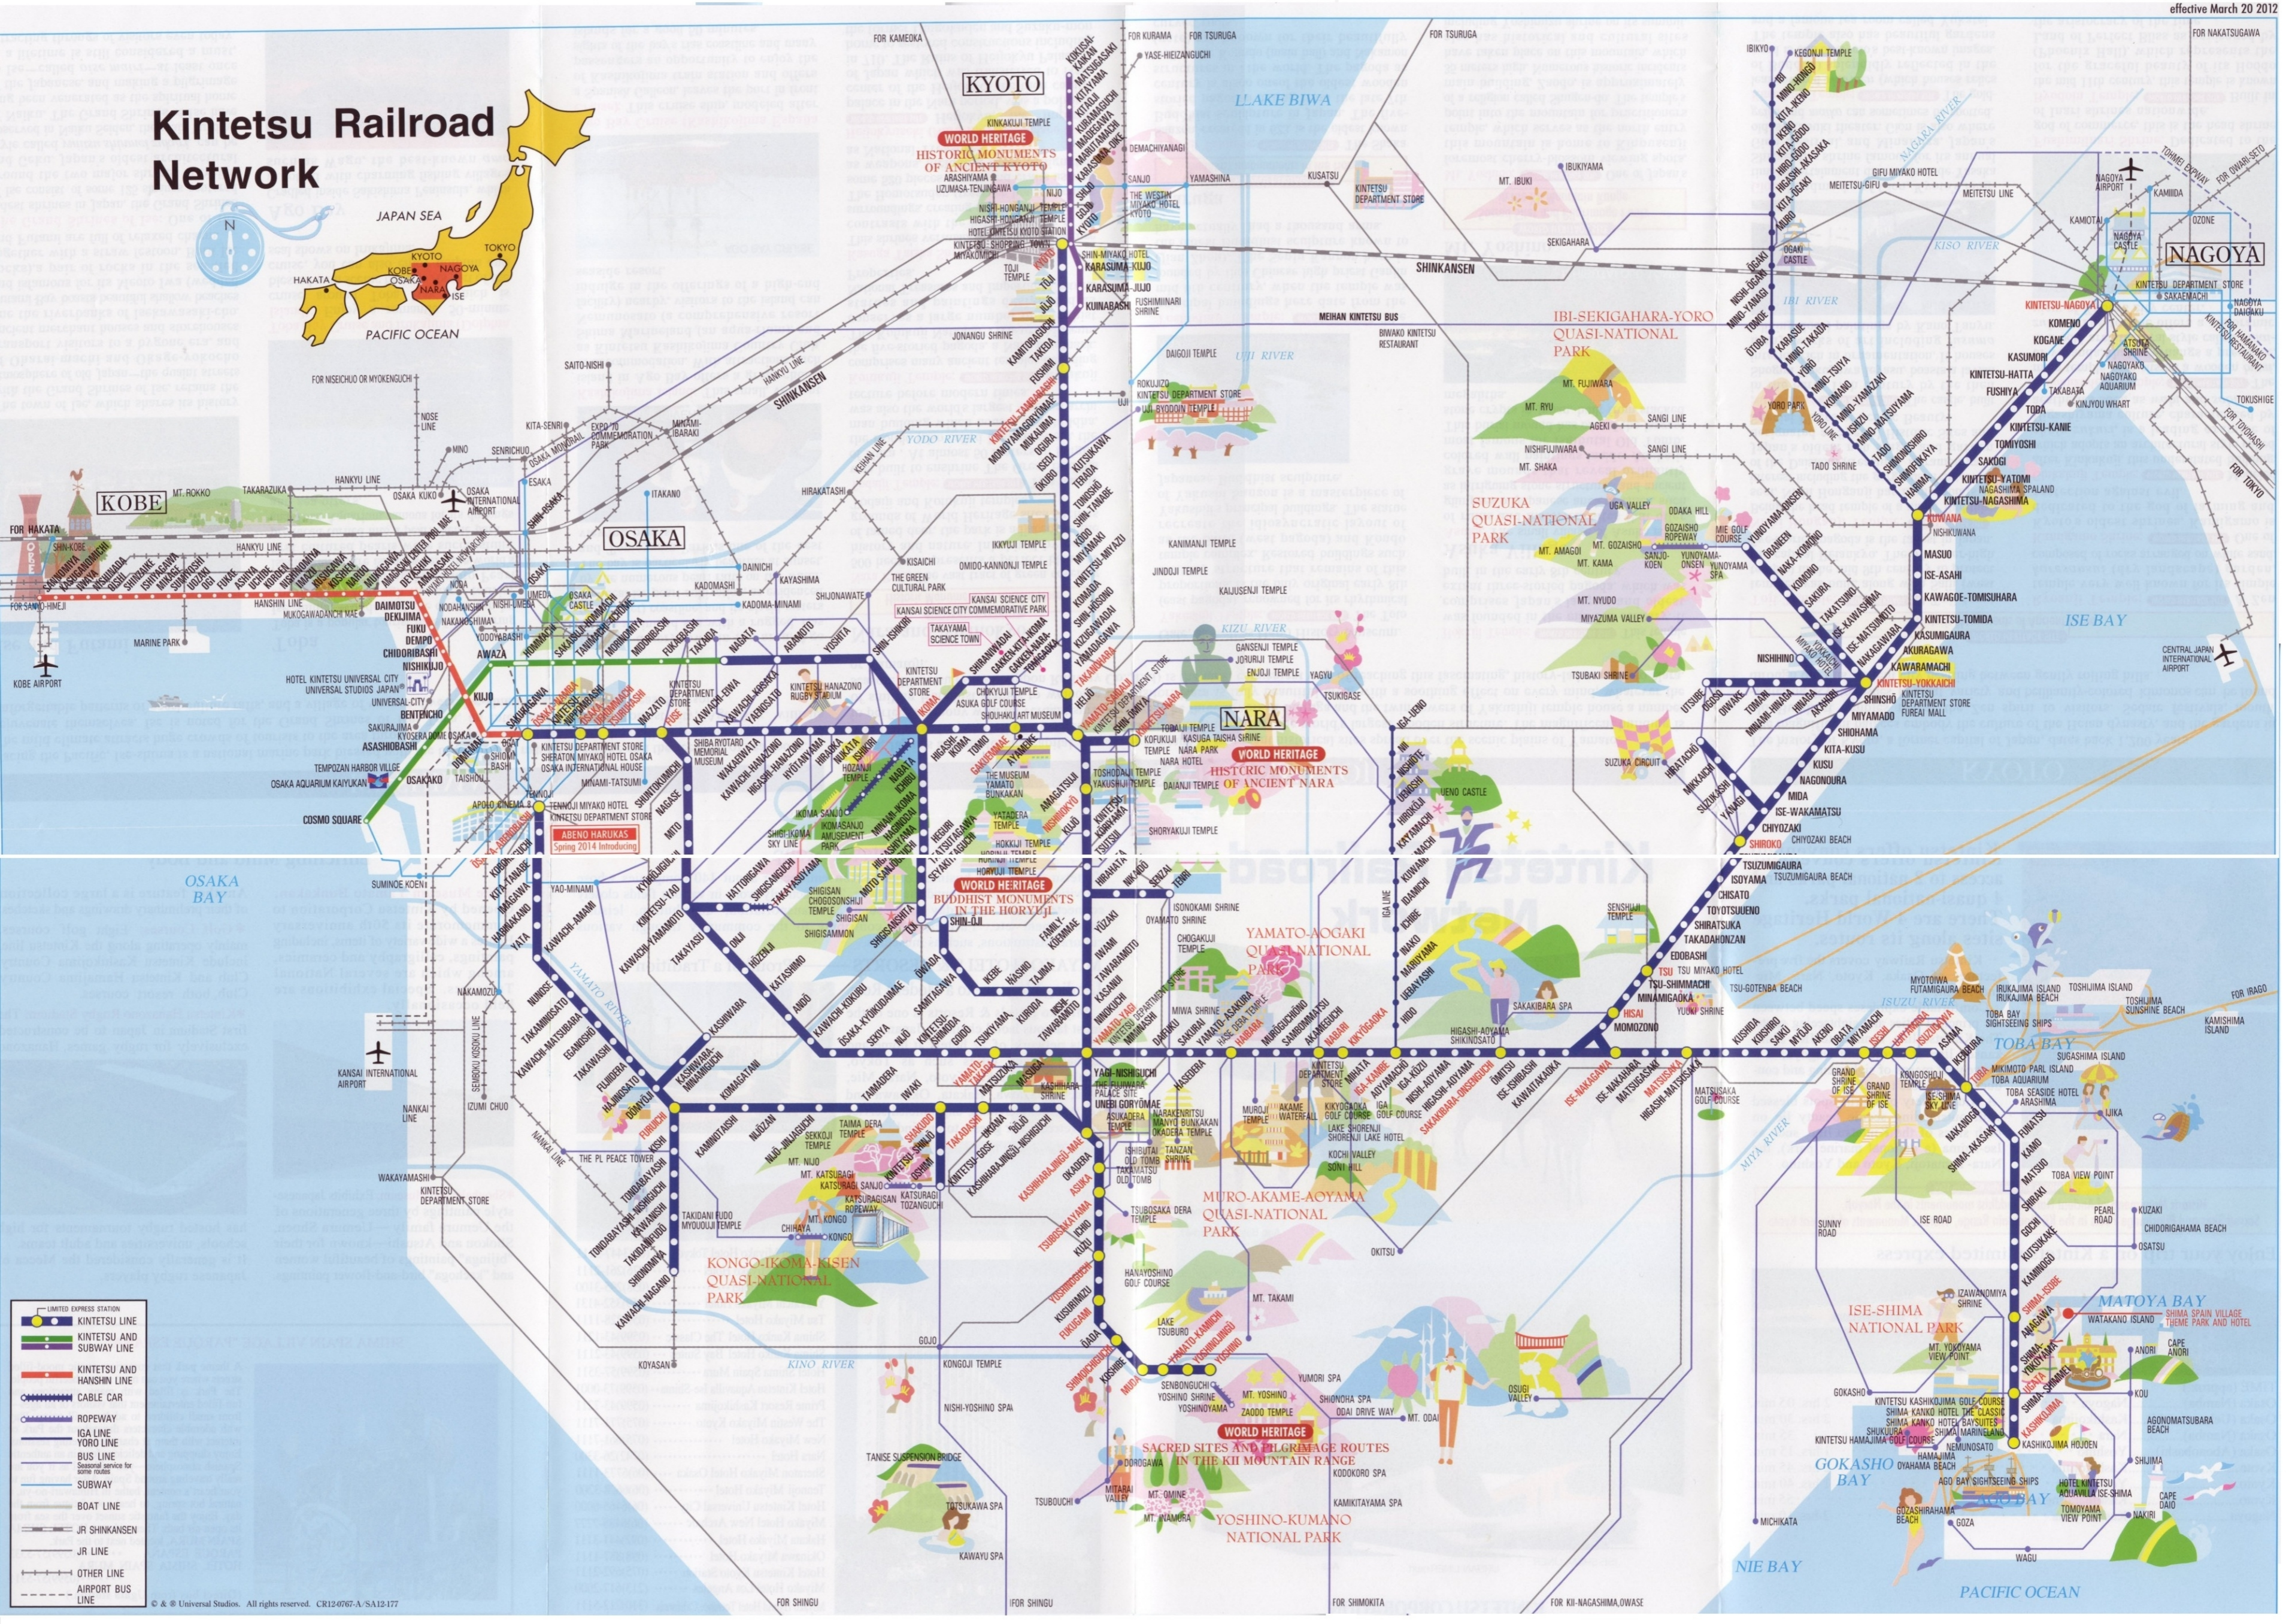

Kintetsu Railroad Network

- LIMITED EXPRESS STATION
- KINTETSU LINE
- KINTETSU AND SUBWAY LINE
- KINTETSU AND HANSHIN LINE
- CABLE CAR
- ROPEWAY
- IGA LINE
- YORO LINE
- BUS LINE
- Seasonal service for some routes
- SUBWAY
- BOAT LINE
- JR SHINKANSEN
- JR LINE
- OTHER LINE
- AIRPORT BUS LINE